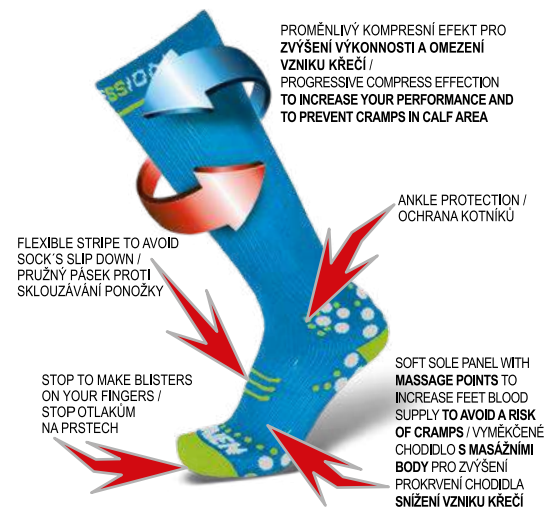

KOMPRESNÍ PONOŽKY HAVEN / COMPRESSIVE SOCKS HAVEN

kompresní ponožky HAVEN umožňují rychlejší odbourávání kyseliny mléčné a tím i snazší regeneraci „tlačí“ na žíly jinak v každém místě nohy, nejsilněji v oblasti chodidel a kotníků, směrem nahoru ke kolenu se tlak zmenšuje, tím je podporováno proudění krve směrem k srdci, krev se tak snadněji okysličuje a srdce je méně namáháno plně anatomické provedení, neboť perfektní posazení na noze je podmínkou pro správnou funkci ponožky použité technické materiály pomáhají rychlejšímu odvodu potu compression socks HAVEN allow faster degradation of lactic acid and thus easier to regenerate „pushes“ the veins in any place of legs, the strongest in the feet and ankles area and up to the knee, the pressure decreases. It supports the blood flow towards the heart, blood oxidizes easily and the heart is not stressed fully anatomical embodiment, since a perfect fit of the leg is a prerequisite for proper functioning socks the technical materials to support the faster sweat outlet